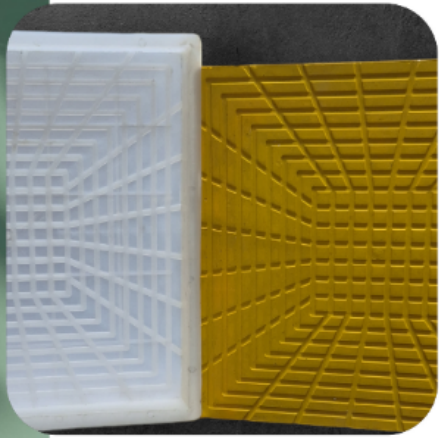

# Chequet Tile Mould

*Cenmark Plastic*

Chequet Tile  
Mould

*Cenmark  
Plastic*

*300×300×25 MM*

*300 × 300 × 25  
MM*

*Cenmark  
Plastic*

*Chequet Tile Mould*