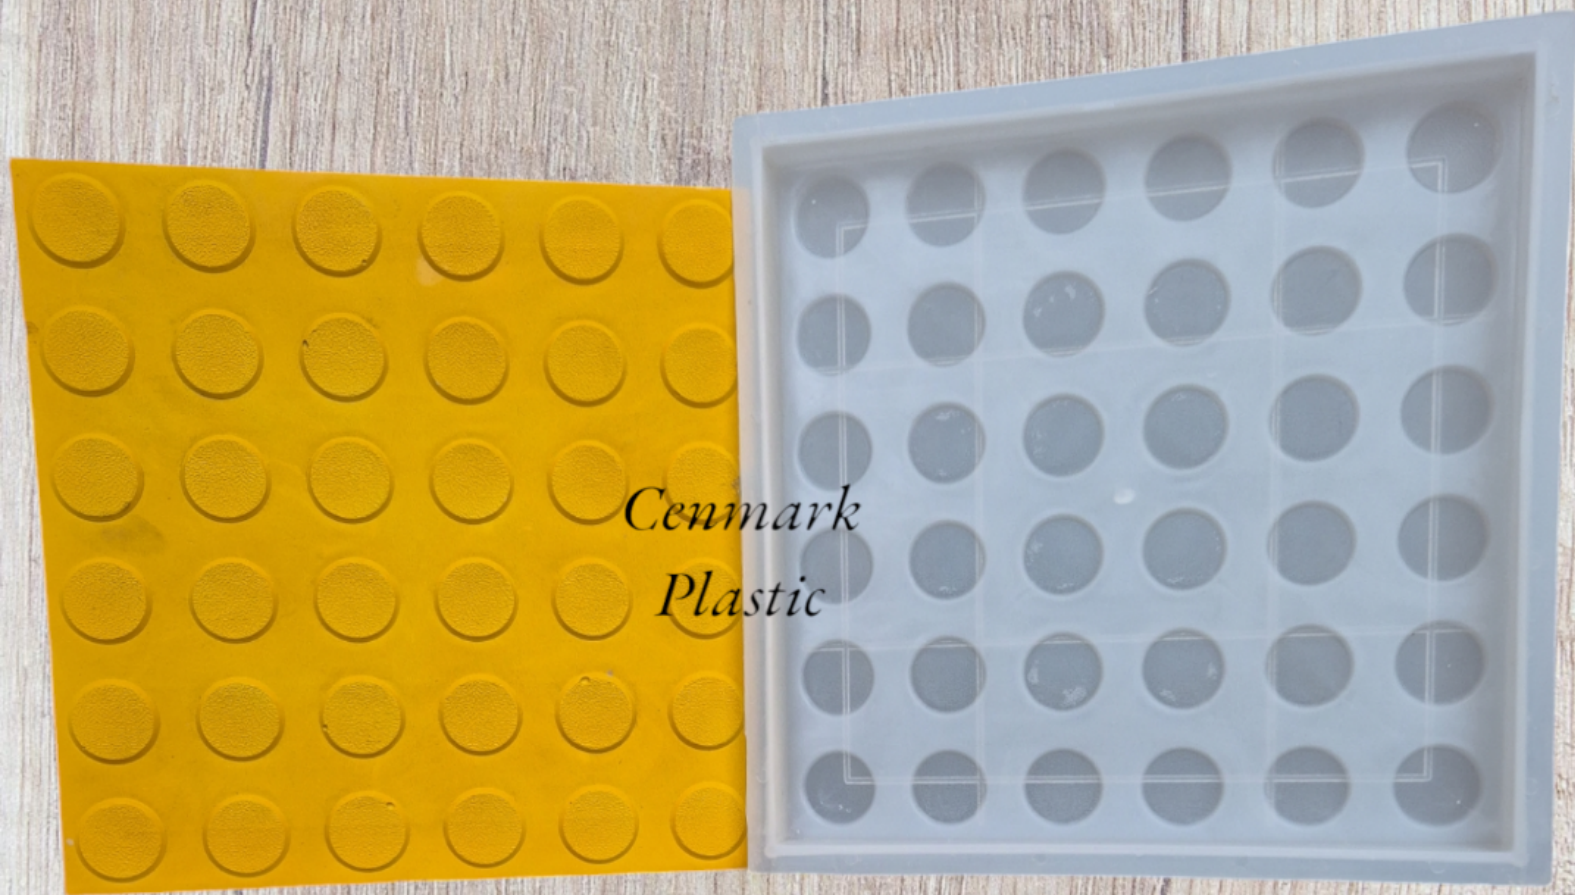

Chequet Tile Mould

CS

*Cenmark
Plastic*

*300 × 300 × 25
MM*