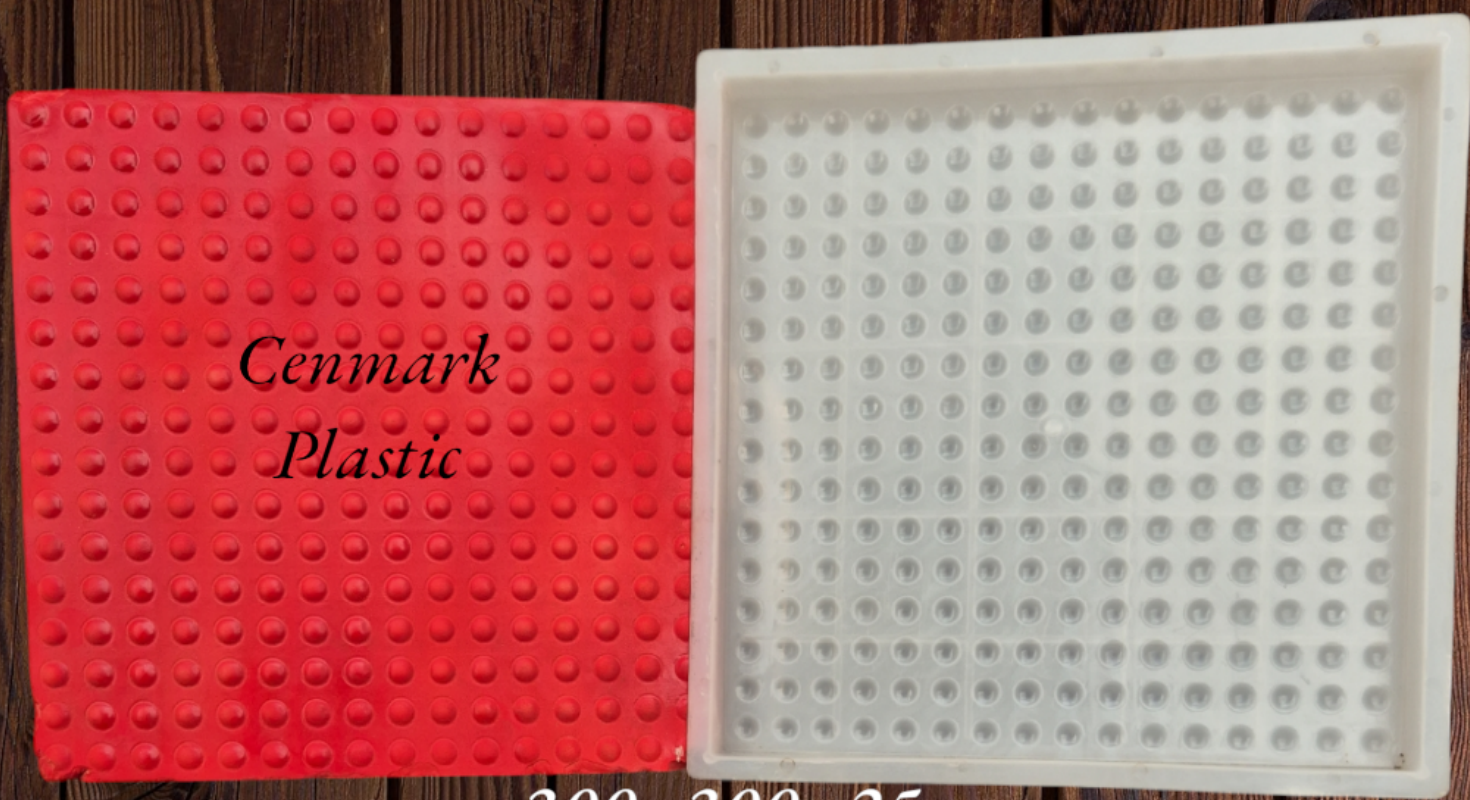

# *Chequet Tile Mould*

300

x

300

*Cenmark Plastic*

x

25

MM