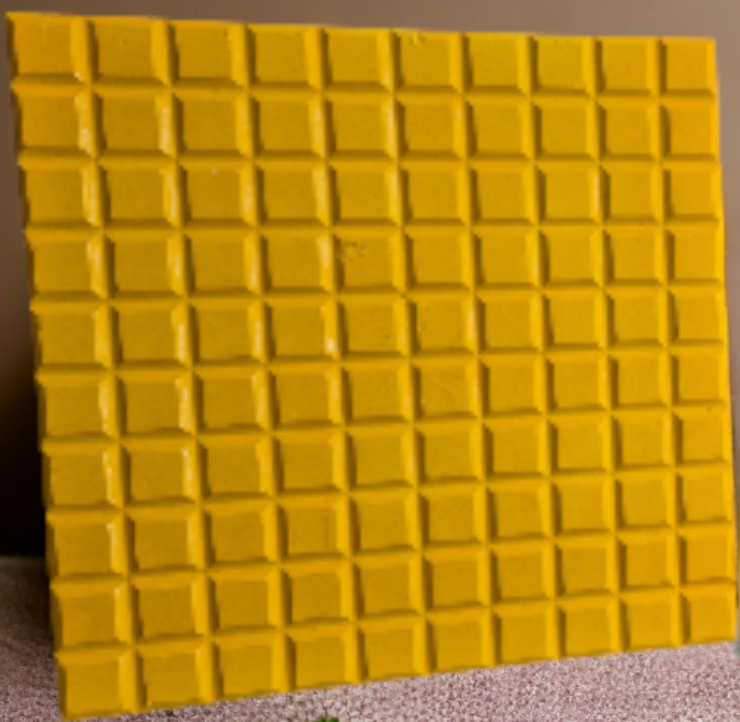

Chequet Tile Mould

300 × 300 × 25 MM

CENMARK PLASTIC