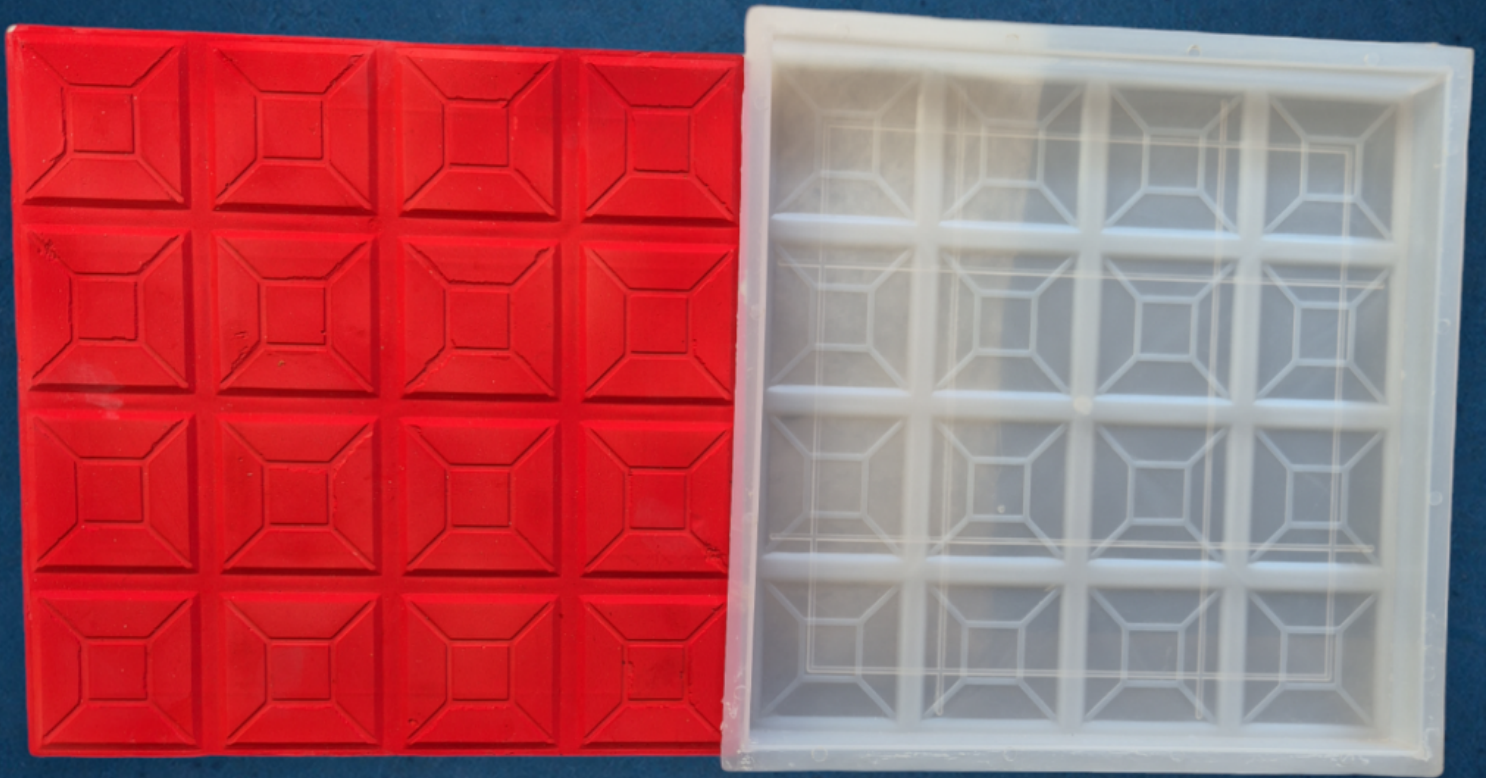

Chequet Tile Mould

300×300×25MM

CENMARK PLASTIC

Interlocking Tile Mould